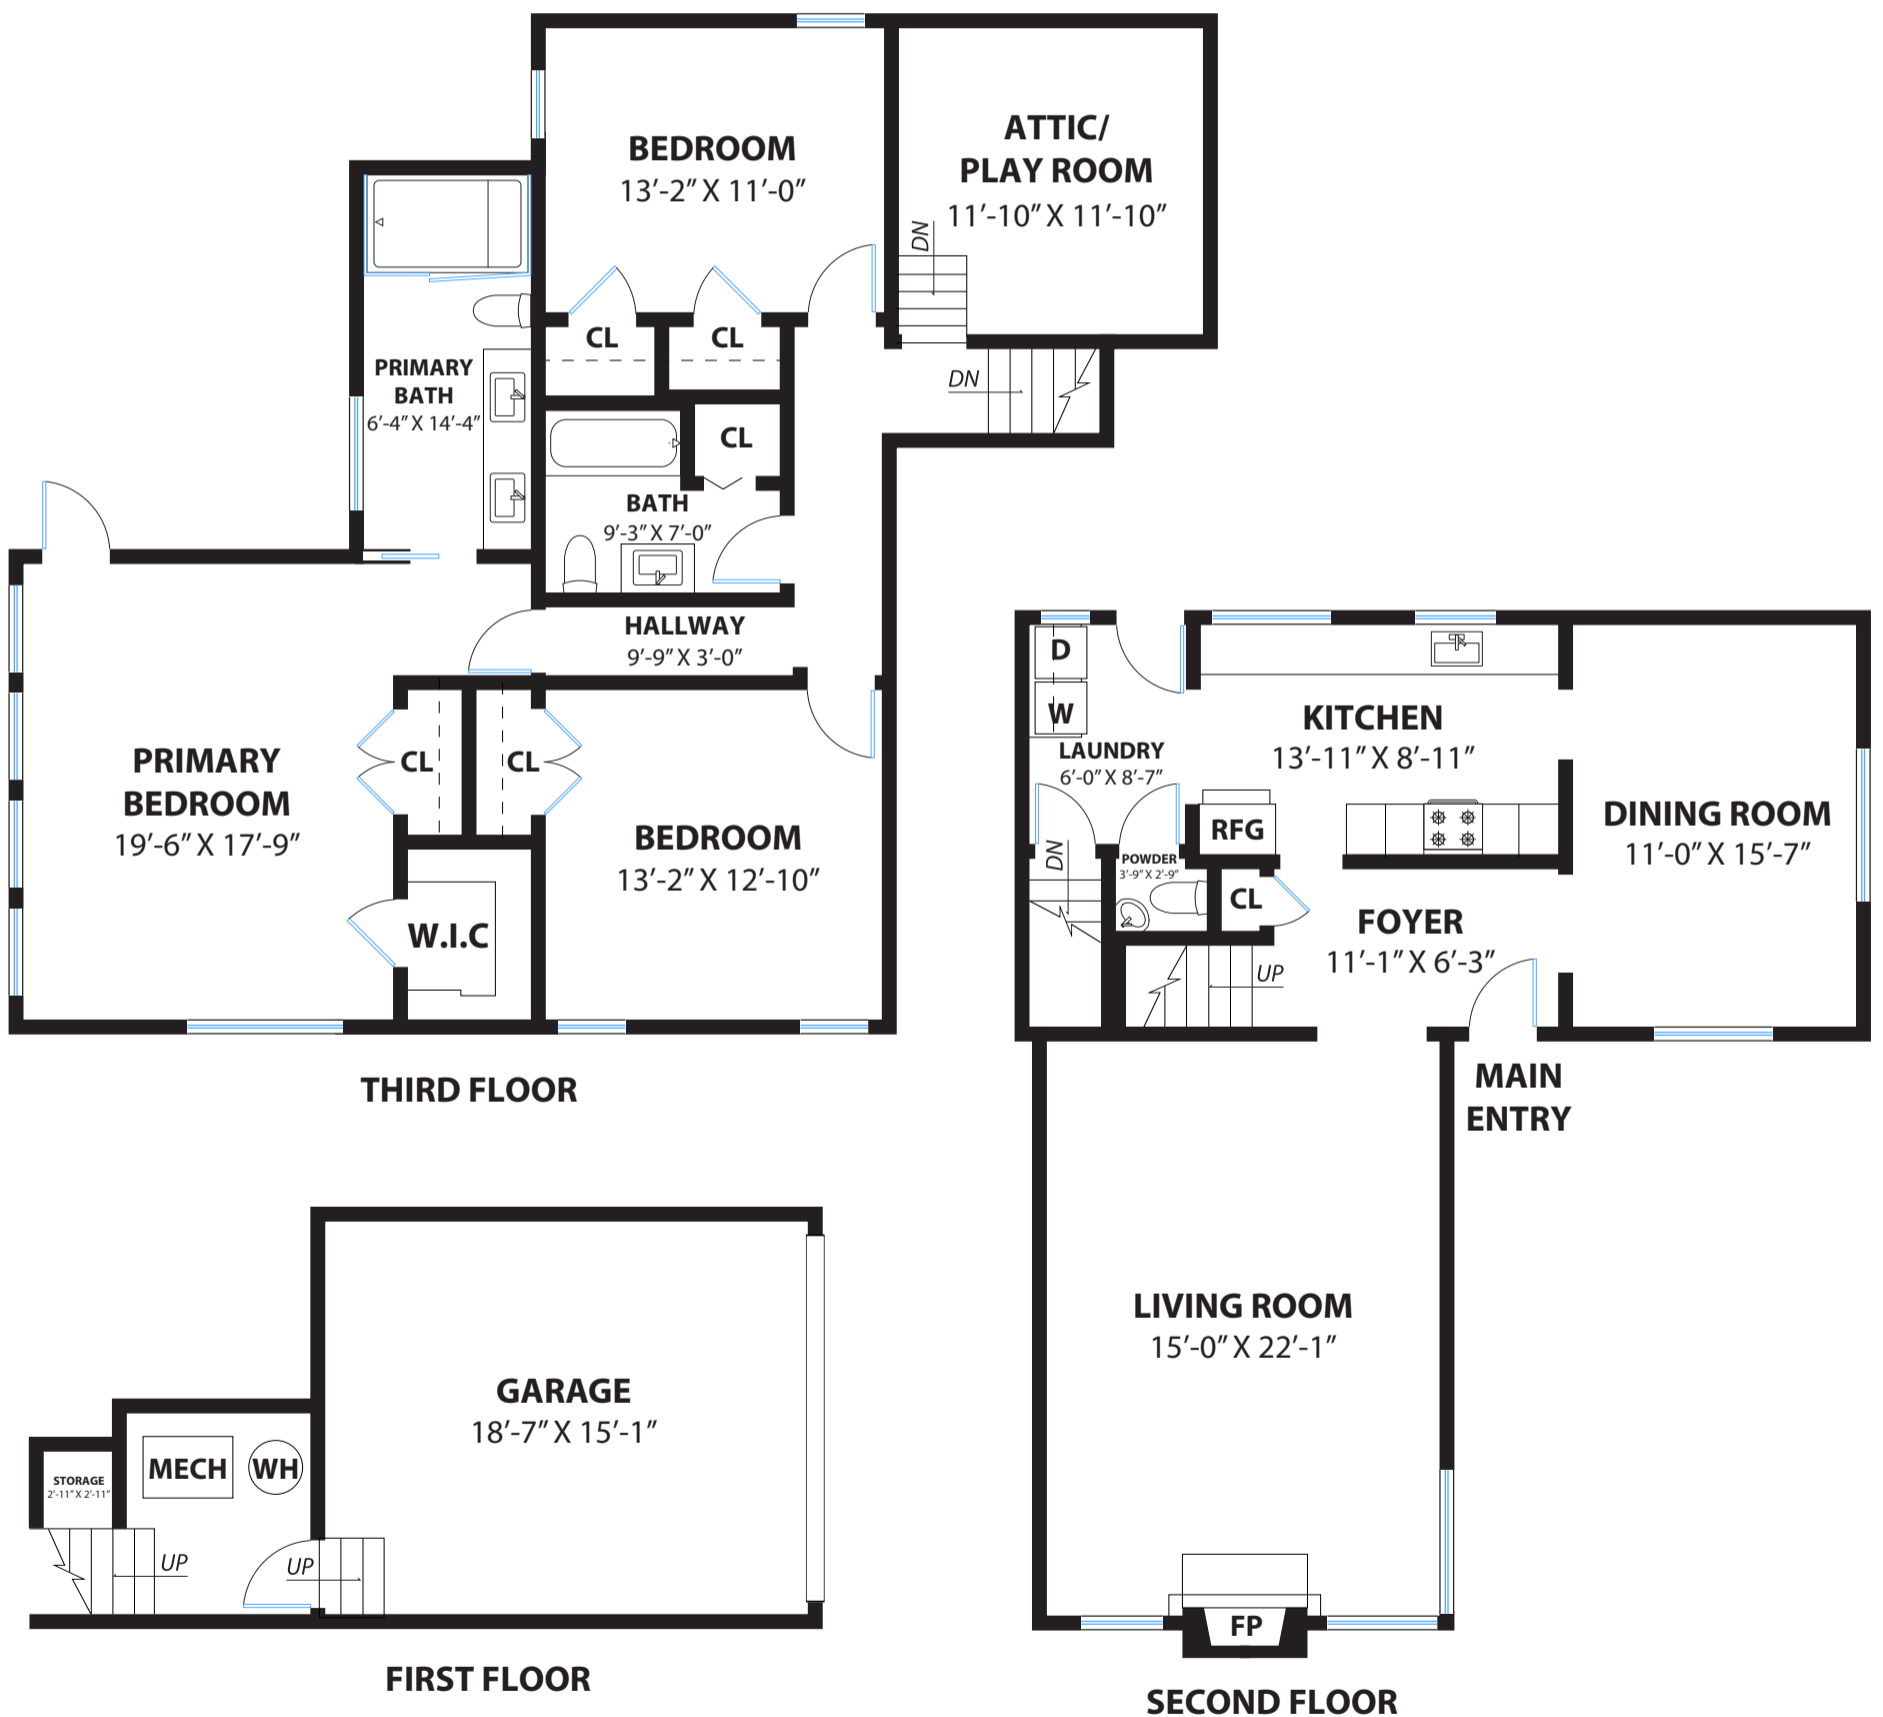

5601 FLORENCE TERRACE

OAKLAND

PROPERTY SQ FT INFORMATION

MEASUREMENTS CALCULATED TO THE EXTERIOR WALLS

LIVING SPACE: 1968 SQ FT

- * Main House (Second Floor): 904 Sq Ft
- * Main House (Third Floor): 1064 Sq Ft

NON-LIVING SPACE: 558 SQ FT

- * First Floor/ Garage: 404 Sq Ft
- * Attic/ Playroom: 154 Sq Ft

COMBINED: 2526 Sq Ft

PRESENTED BY : COREY WEINSTEIN
DRE #: 01362059

DISCLAIMER: RENDERING BY OPEN HOMES PHOTOGRAPHY. ALL MEASUREMENTS ARE APPROXIMATE AND MAY NOT BE EXACT.
DO NOT RELY ON THE ACCURACY OF THIS FLOOR PLAN WHEN DETERMINING THE PRICE OF A PROPERTY OR MAKING DECISIONS
REGARDING BUYING OR SELLING OF PROPERTIES WITHOUT INDEPENDENT VERIFICATION.